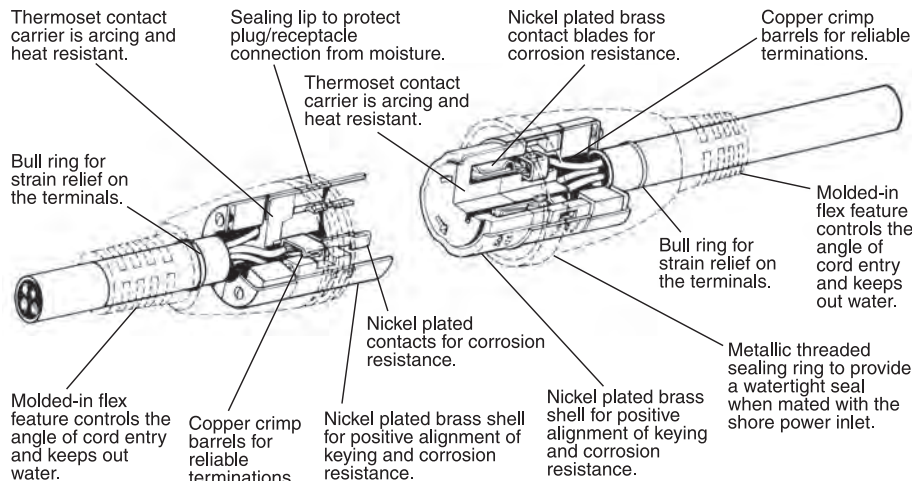

50A Molded Cable Sets

Valox® is a trademark of SABIC Innovative Plastics, acquired from General Electric Company.