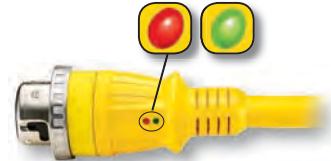

Ship-to-Shore Devices

50A 125/250V Ship-to-Shore Devices